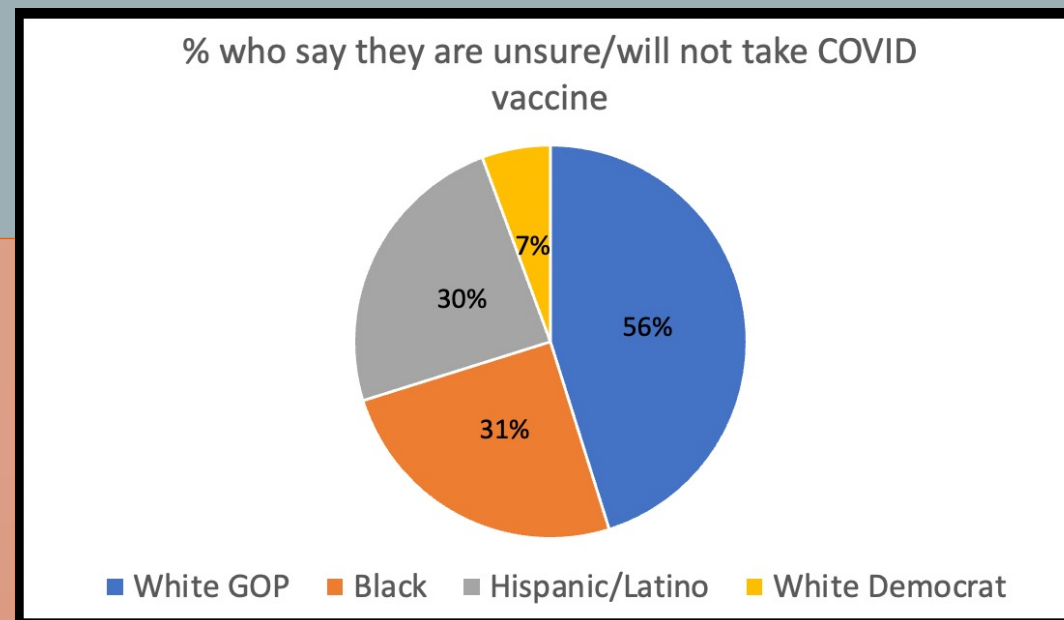

Who Believes in Conspiracy Theories?

Political Ideology	% of Sample	Pharma	CDC
Conservative	29.8	11.1	40.2
Neither	40	16.4	22.6
Liberal	30.2	16.2	8

Conspiracies surrounding vaccines are one reason that conservatives refuse to take the COVID vaccine at higher rates than others, in doing so endangering the community.