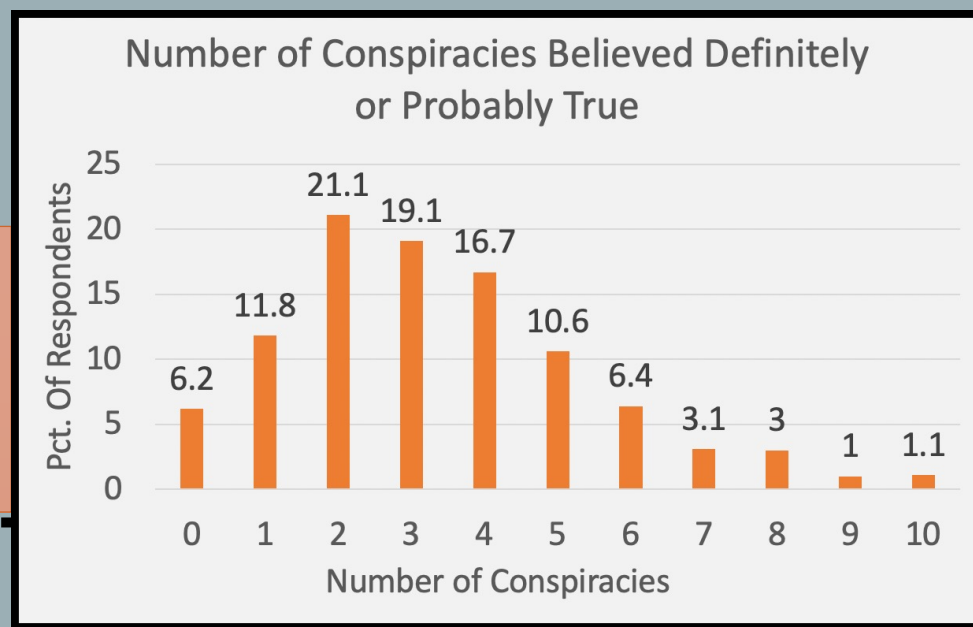

# CONSPIRACY BELIEF IS DANGEROUS TO OUR COMMUNITY

By: Joe Nero

<https://tinyurl.com/p7vcjrxz>

**Conservative media and citizens are more likely to believe in as well as spread conspiracies than other citizens and media.**

**Belief in one conspiracy theory often leads to belief in others.**