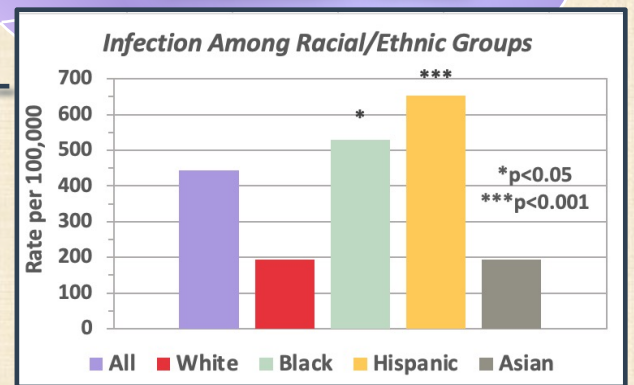

# People of Color are at High Risk of Dying from COVID-19

A Pandemic Within A Pandemic

Nani Lawand

<https://tinyurl.com/bionani5>

Black Americans dying at much larger rates than Whites

<https://tinyurl.com/bionani3>

Black Americans and Hispanic Americans have higher infection rates

<https://tinyurl.com/bionani3>

White Americans are most at risk of 3+ risk factors

<https://tinyurl.com/bionani2>

People of Color at more risk by working essential jobs

<https://tinyurl.com/bionani2>

Most minority groups have higher mortality rates than Whites

<https://tinyurl.com/bionani1>