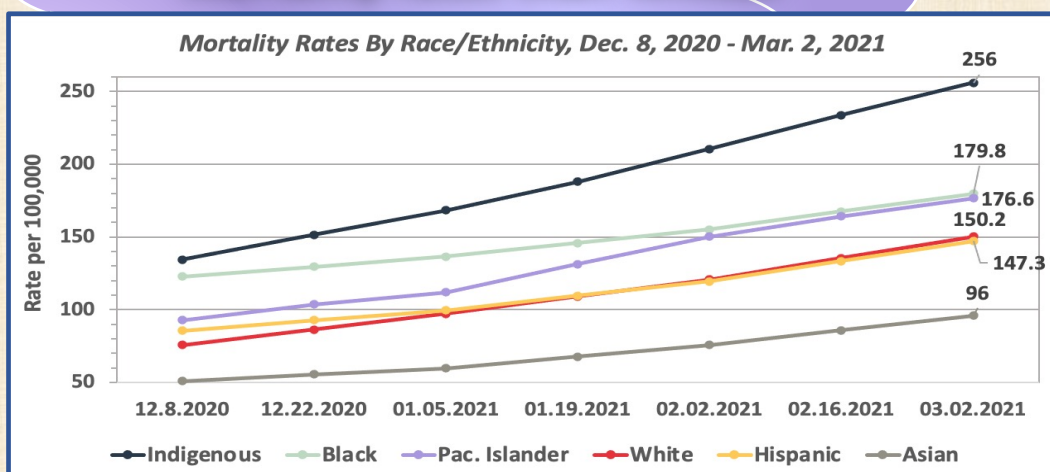

Black Americans and Hispanic Americans have higher infection rates

<https://tinyurl.com/bionani3>

White Americans are most at risk of 3+ risk factors

<https://tinyurl.com/bionani2>

People of Color at more risk by working essential jobs

<https://tinyurl.com/bionani2>

Most minority groups have higher mortality rates than Whites

<https://tinyurl.com/bionani1>