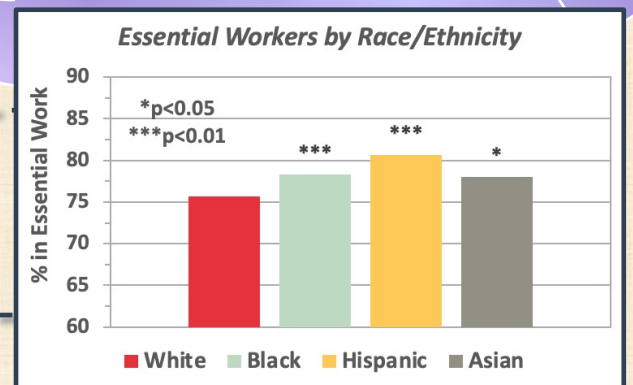

Black Americans and Hispanic Americans have higher infection rates

<https://tinyurl.com/bionani3>

White Americans are most at risk of 3+ risk factors

<https://tinyurl.com/bionani2>

People of Color at more risk by working essential jobs

<https://tinyurl.com/bionani2>

Most minority groups have higher mortality rates than Whites

<https://tinyurl.com/bionani1>