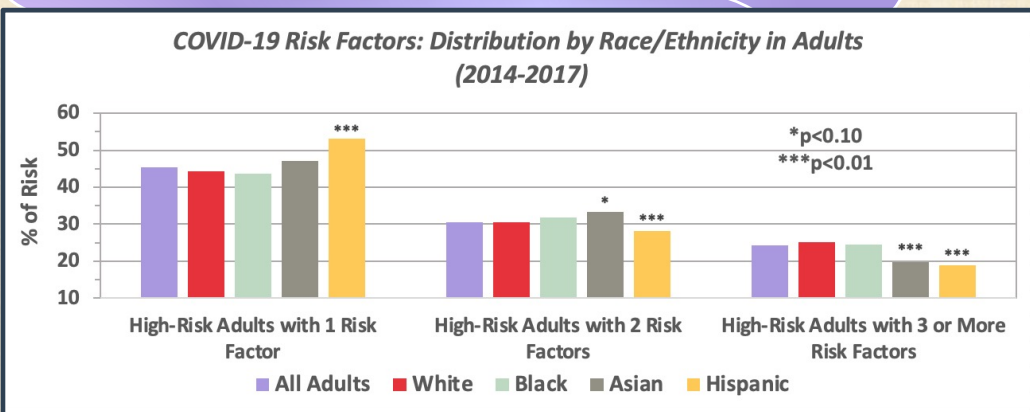

# People of Color are at High Risk of Dying from COVID-19

A Pandemic Within A Pandemic

Nani Lawand

<https://tinyurl.com/bionani5>

Black Americans dying at much larger rates than Whites

<https://tinyurl.com/bionani3>

Black Americans and Hispanic Americans have higher infection rates

<https://tinyurl.com/bionani3>

White Americans are most at risk of 3+ risk factors

<https://tinyurl.com/bionani2>

People of Color at more risk by working essential jobs

<https://tinyurl.com/bionani2>

Most minority groups have higher mortality rates than Whites

<https://tinyurl.com/bionani1>