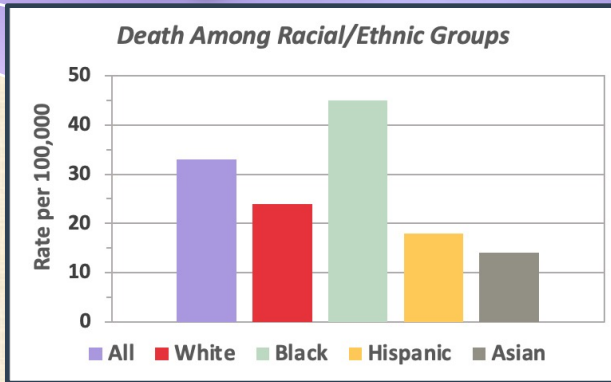

# People of Color are at High Risk of Dying from COVID-19

A Pandemic Within A Pandemic

Nani Lawand

<https://tinyurl.com/bionani5>

Black Americans dying at much larger rates than Whites

<https://tinyurl.com/bionani3>

Black Americans and Hispanic Americans have higher infection rates

<https://tinyurl.com/bionani3>

White Americans are most at risk of 3+ risk factors

<https://tinyurl.com/bionani2>

People of Color at more risk by working essential jobs

<https://tinyurl.com/bionani2>

Most minority groups have higher mortality rates than Whites

<https://tinyurl.com/bionani1>