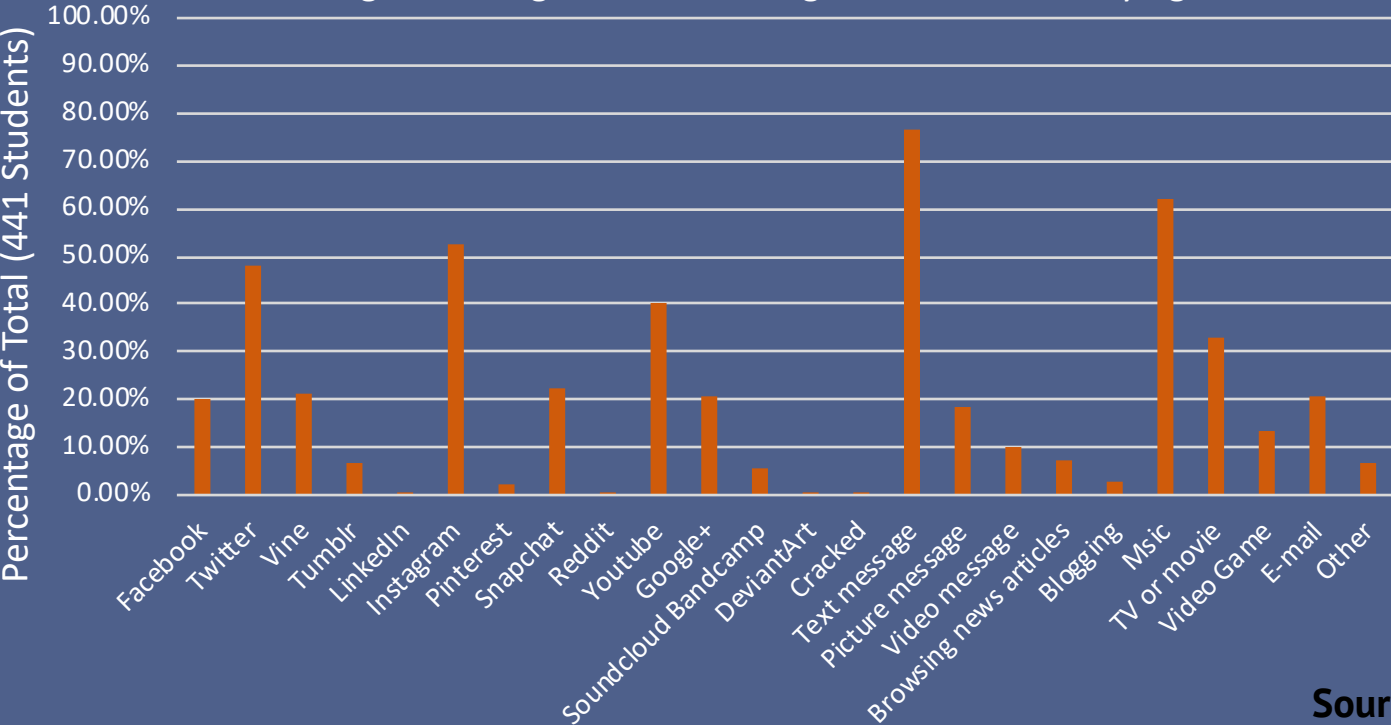

Instagram or Insta-fail

Social media use has skyrocketed, especially while studying, which is negatively impacting their academic performance

Social media use has increased significantly in the past decade

Number of Monthly Active Users of Different Types of Social Media

Source: tinyurl.com/yzmwcd9b

Percentage of College Students Using Media While Studying

Many students report using social media while studying