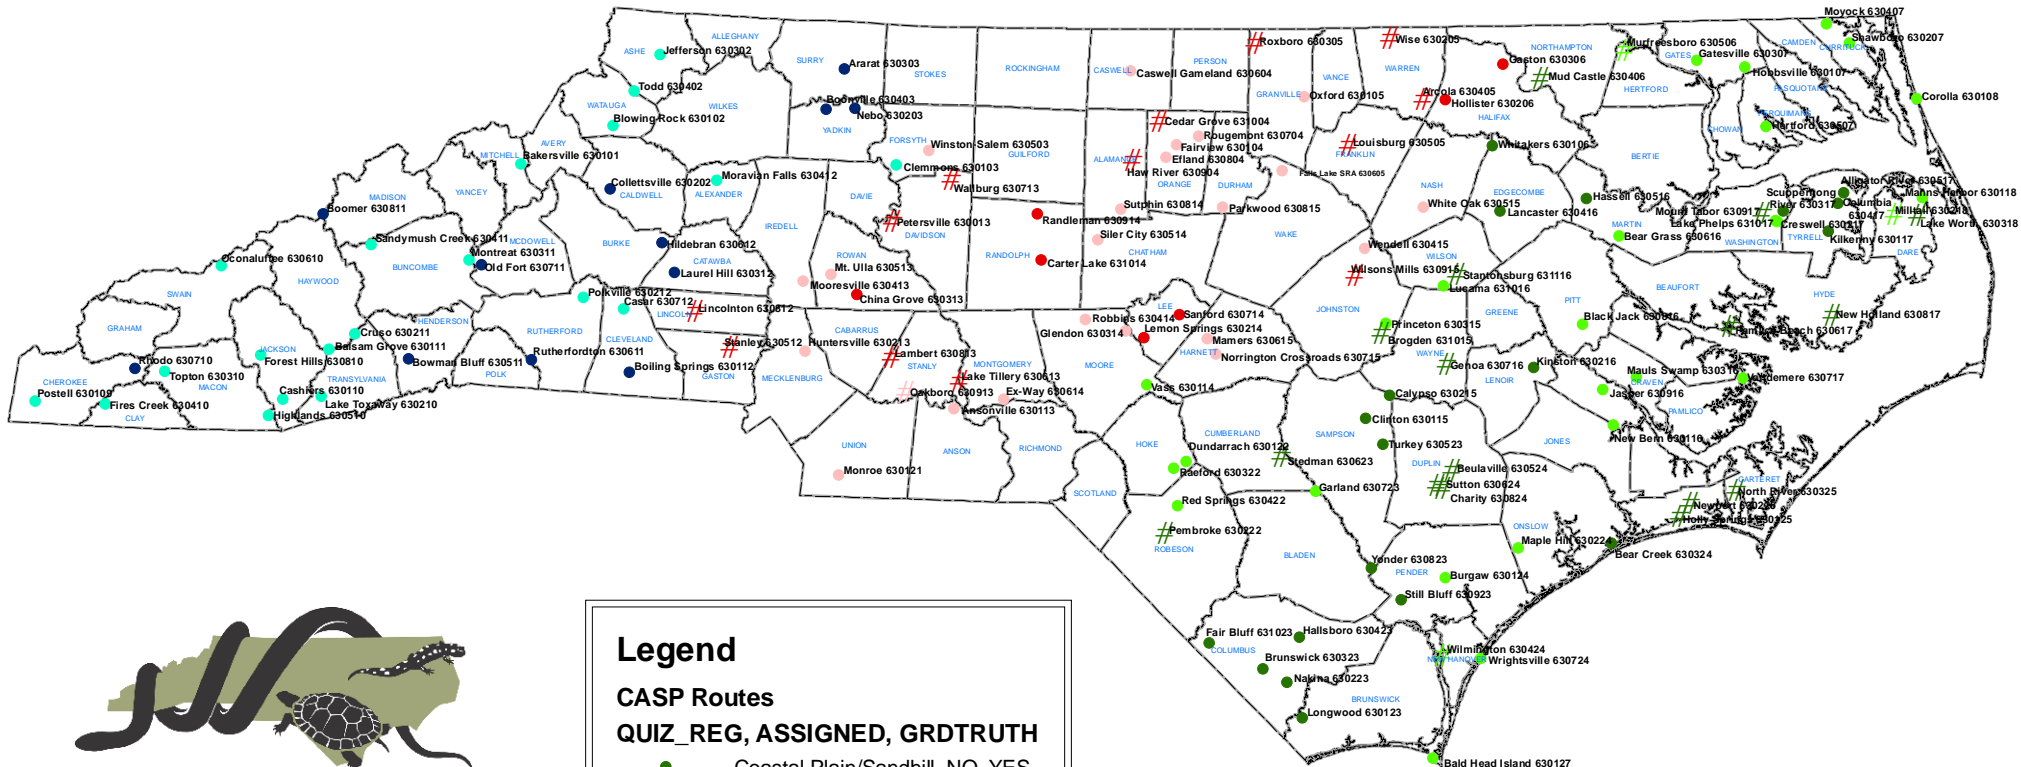

North Carolina Calling Amphibian Survey Program (CASP) 04/1/2010

8

Legend

CASP Routes

QUIZ_REG, ASSIGNED, GRDTRUTH

- Coastal Plain/Sandhill, NO, YES
- Coastal Plain/Sandhill, YES, YES
- # Coastal Plain/Sandhill, NO, NO
- # Coastal Plain/Sandhill, YES, NO
- Mountains, NO, YES
- Mountains, YES, YES
- # Mountains, YES, NO
- Piedmont, NO, YES
- Piedmont, YES, YES
- # Piedmont, NO, NO
- # Piedmont, YES, NO