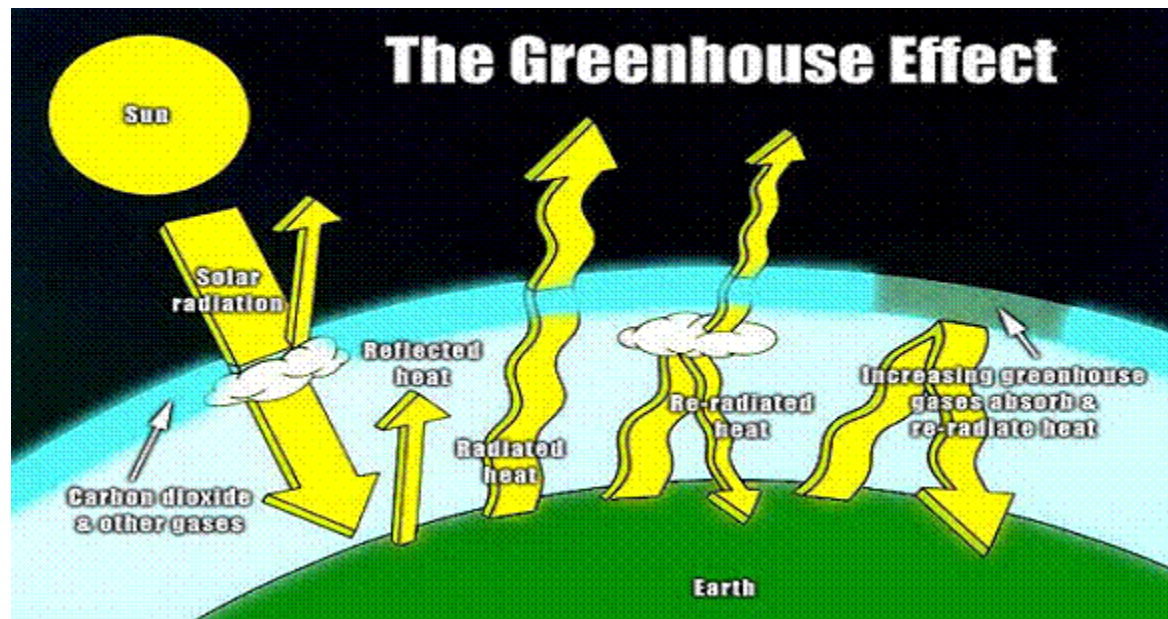

<http://www.wyfsd.org/cms/uploads/images/image004.gif>